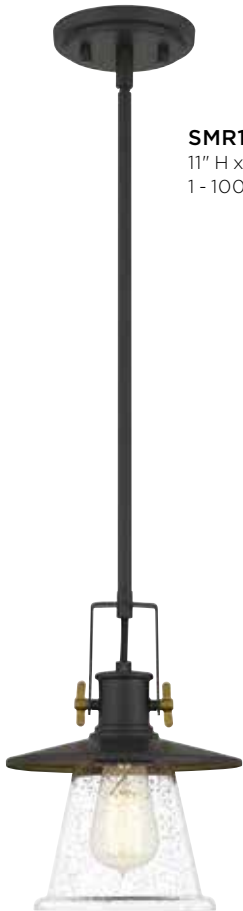

HS1713PK

12" H x 12.5" W x 12.5" D
2 - 60W Candelabra Base
(NOT TO SCALE)

HS5034PK

30.5" H x 34.25" W x 34.25" D
9 - 100W Medium Base

HS5026PK

23" H x 26" W x 26" D
5 - 100W Medium Base

HS8701PK

9.5" H x 5" W x 7.5" D
1 - 100W Medium Base
(NOT TO SCALE)

HOLDEN

Earth Black Finish with
Clear Hammered Glass Shade

HOL8701EK
9.25" H x 6" W x 8" D
1 - 100W Medium Base
(NOT TO SCALE)

HOL5027EK
23.5" H x 27" W x 27" D
5 - 100W Medium Base

Chandeliers

HOL641EK
14.75" H x 41.25" W x 19.5" D
6 - 100W Medium Base

WAGNER

Matte Black Finish
with Clear Glass

WAG1507MBK
22" H x 7.25" W x 7.25" D
1 - 100W Medium Base

WAG5026MBK
23.5" H x 26" W x 26" D
4 - 100W Medium Base

WAG2816MBK
22" H x 16" W x 16" D
3 - 60W Candelabra Base
(NOT TO SCALE)

SUMTER

Old Bronze Finish with
Clear Seedy Glass

Chandeliers

SMR1508OZ
11" H x 8" W x 8" D
1 - 100W Medium Base

SMR5026OZ
20.25" H x 26" W x 26" D
4 - 100W Medium Base

GRANT

Brushed Nickel, Palladian Bronze
Finish with Clear Seedy Glass