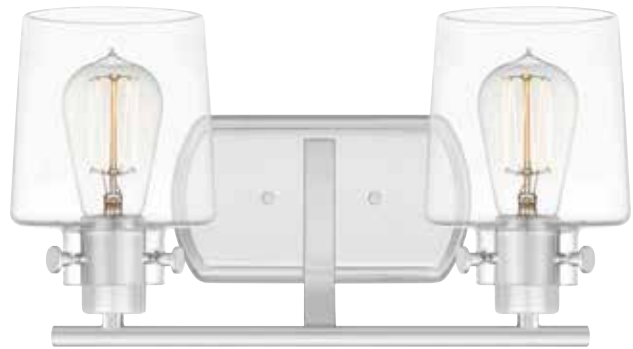

LDGR8615PK
7.5" H x 15" W x 7" D
2 - 100W Medium Base