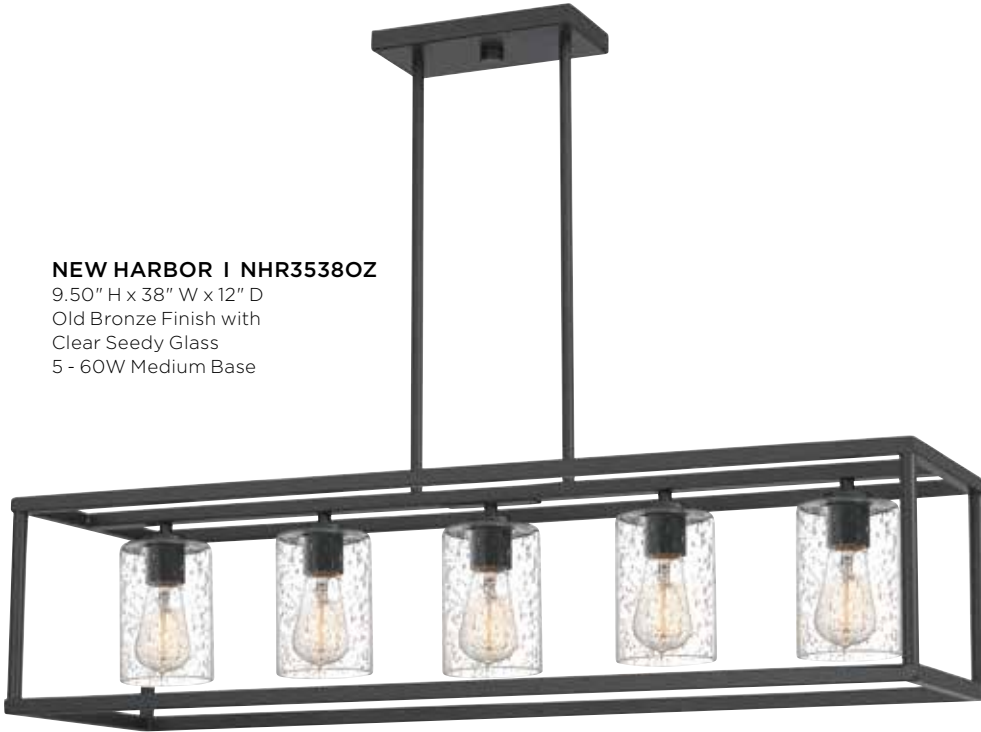

NEW HARBOR | NHR3538OZ

9.50" H x 38" W x 12" D
Old Bronze Finish with
Clear Seedy Glass
5 - 60W Medium Base