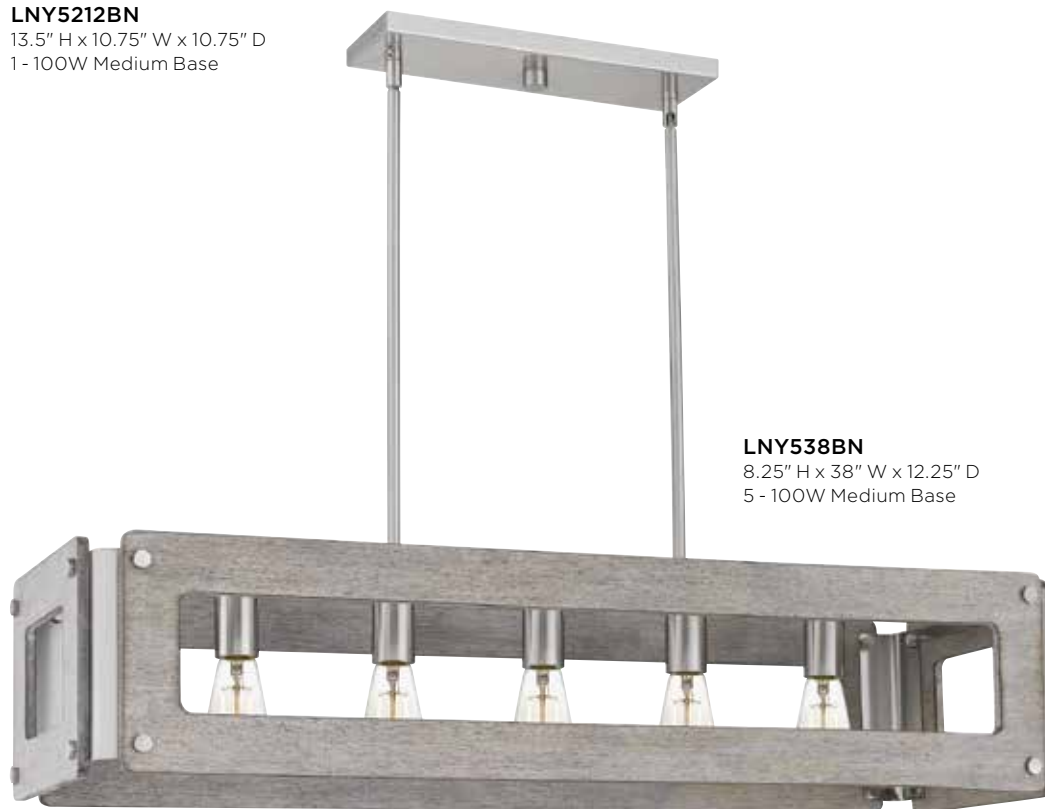

BAW1820WS

28.25" H x 20" W x 20" D
4 - 60W Candelabra Base
(NOT TO SCALE)

BRISTOL

Weathered Brass, Brushed Nickel
and Mottled Black Finish
with Clear Seedy Glass

Pendants

QP5260WS
14.75" H x 13" W x 13" D
1 - 100W Medium Base

LNY2819BN
8.25" H x 18.5" W x 18.5" D
4 - 100W Medium Base

LNY538BN
8.25" H x 38" W x 12.25" D
5 - 100W Medium Base

CALLUM

Weathered Brass and Polished Nickel Finish with Fabric Shade

Pendants

QP5269WS
24.75" H x 18" W x 14" D
4 - 60W Candelabra Base