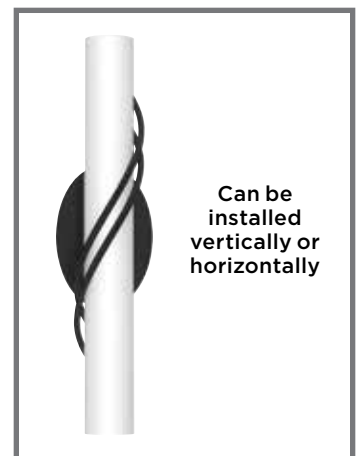

SEE OTHER SERENADE
BATH FAMILY OPTIONS
AT QUOIZELLIGHTS.COM