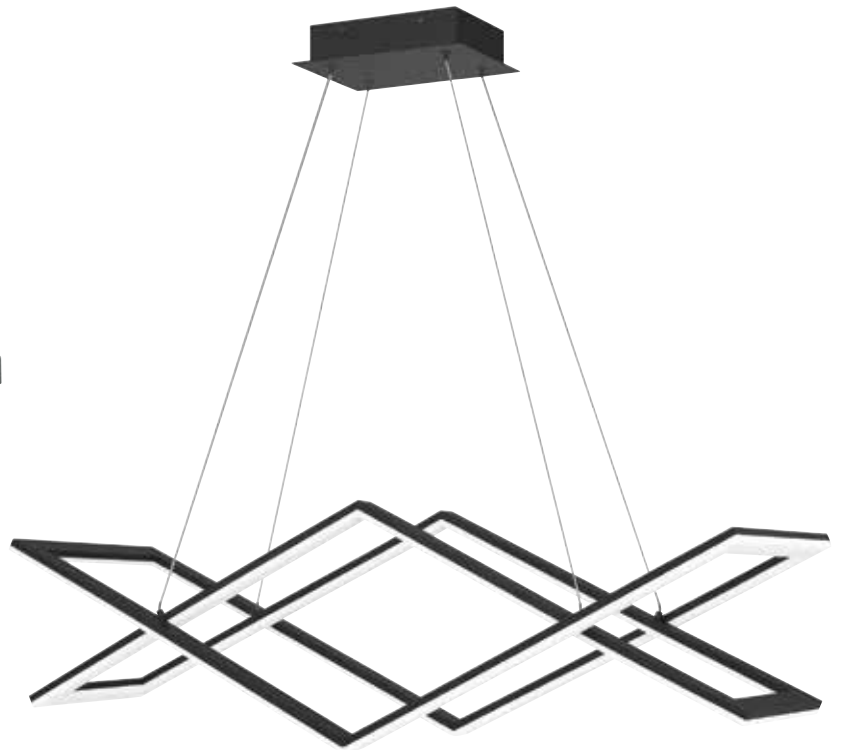

NEWMAN | PCNEW136MBK
11" H x 36.25" W x 11.5" D
Matte Black Finish
Integrated LED | 4755 Lumens

Linear Chandeliers