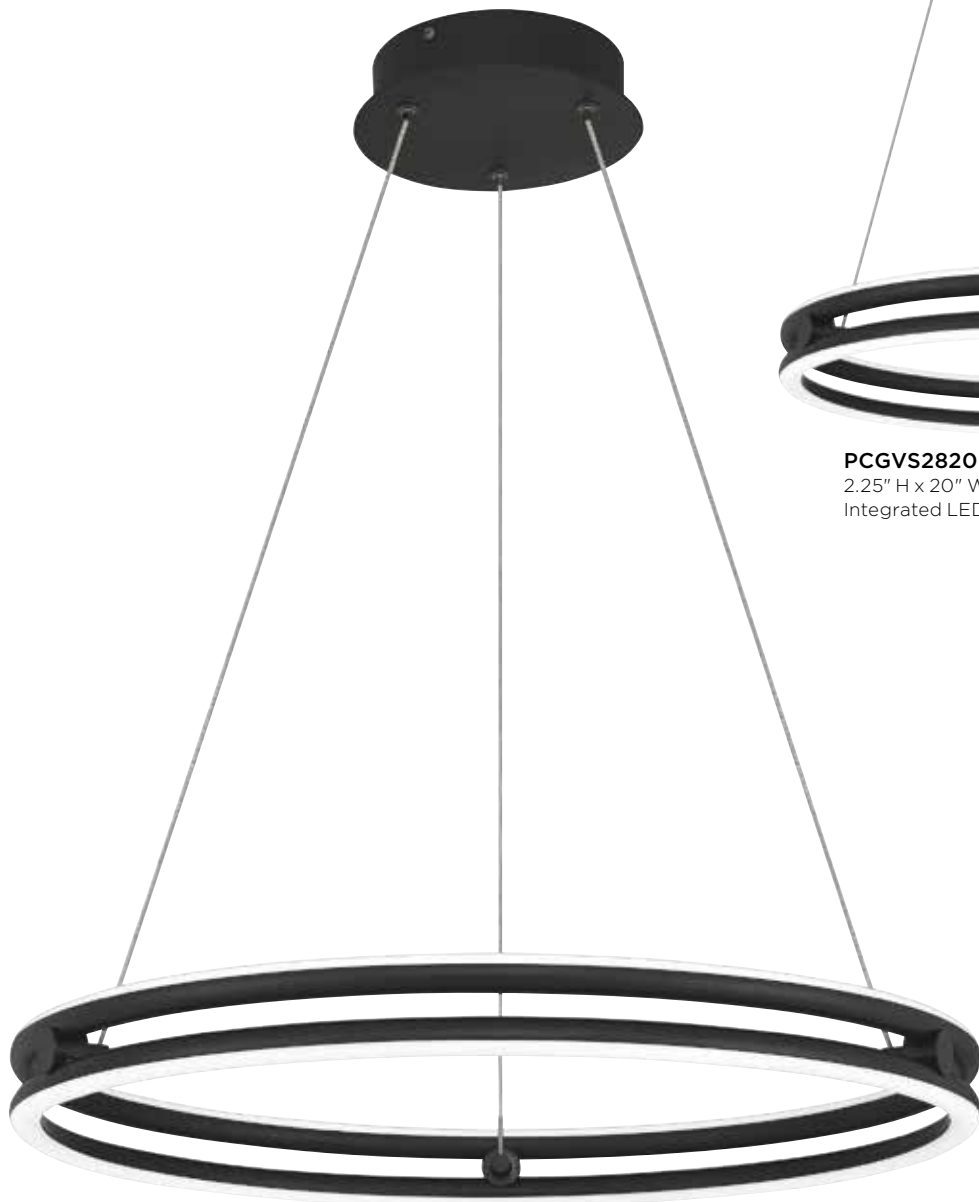

PCGVS2824MBK
2.25" H x 24" W x 24" D
Integrated LED | 4935 Lumens
(NOT TO SCALE)

FERGUSON

Polished Nickel Finish
with Clear Wide Beveled Glass

Pendants

FER1510PK
12.75" H x 10" W x 10" D
1 - 100W Medium Base