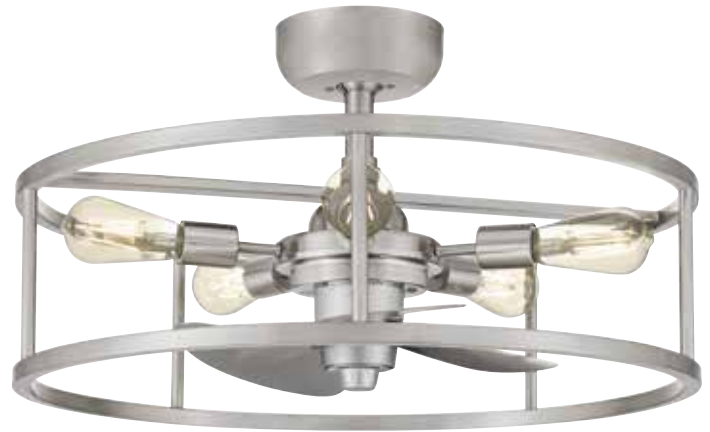

NEW HARBOR | NHR3124BN
8.25" H x 23.75" W x 23.75" D
Brushed Nickel Finish
5 - 8W LED Medium Base Included