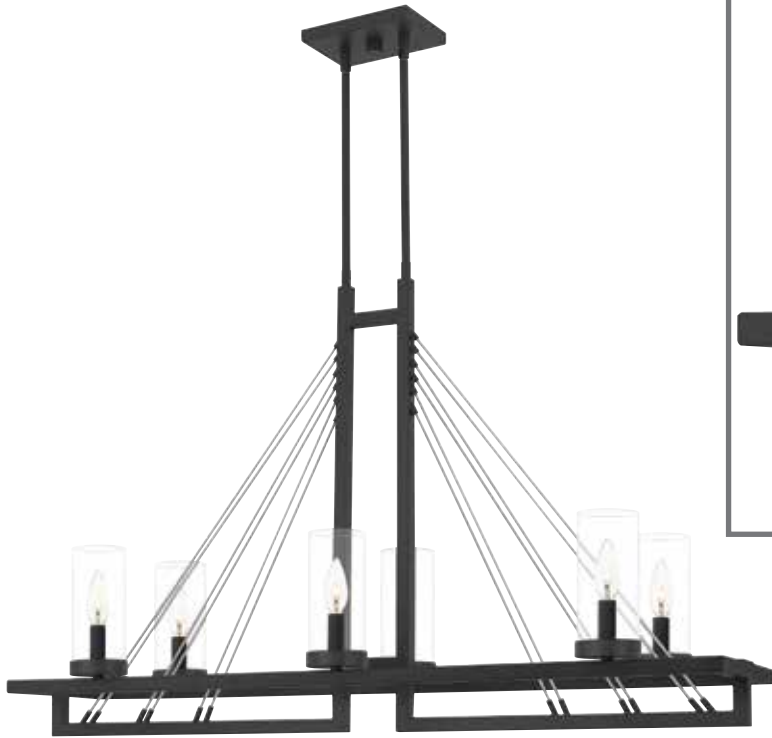

LINEAR CHANDELIERS

BROSNAN | QF5278MBK
26.25" H x 42" W x 12" D
Matte Black Finish with Clear Glass
6 - 60W Candelabra Base