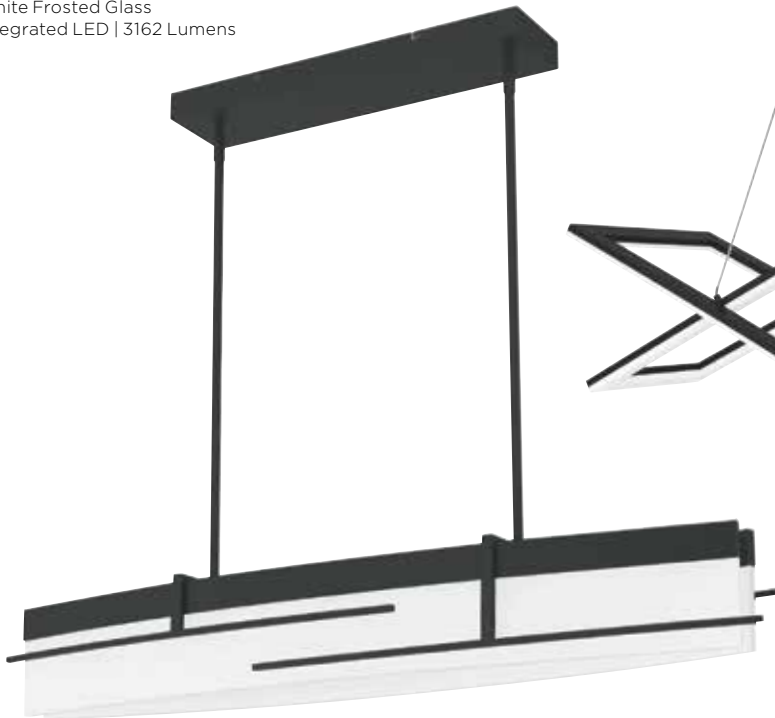

LANDER | PCLAN144MBK
7.25" H x 43.75" W x 8" D
Matte Black Finish with
White Frosted Glass
Integrated LED | 3162 Lumens

Linear Chandeliers