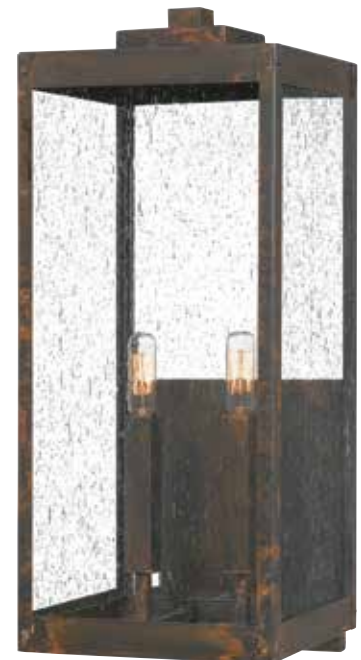

WVR8409IZ

22.75" H x 9" W x 10.25" D
Industrial Bronze Finish with
Clear Seedy Glass
2 - 60W Candelabra Base